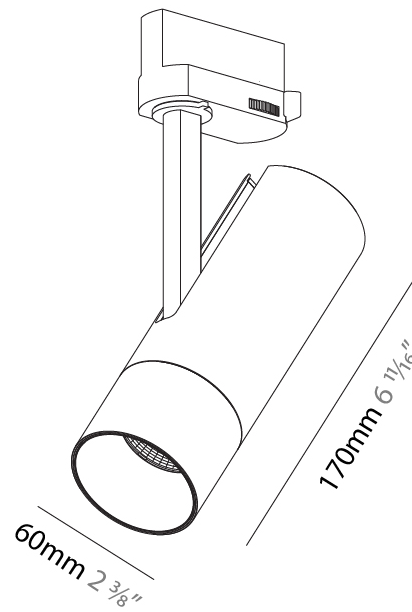

OPTICAL

Optic°: Lens Pack - No Lens / Linear Spread Lens / Honeycomb / Spread Lens
 Beam Angle: 12

RATINGS AND CERTIFICATIONS

Certified By: Certified for North American Standards
 IP rating: IP20

IMAGINE 60 TRACK