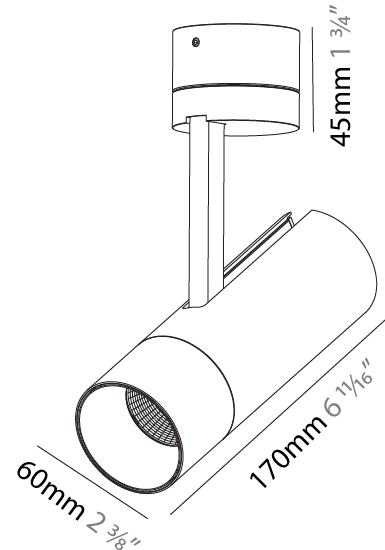

GENERAL

Series: Imagine
Subseries: Imagine 60
Brand: Prolicht
Division: Architectural
Mounting Type: Surface
Mounting Location: Ceiling
Subcategory: Spots

PHYSICAL

Shape: Cylinder
Diameter (mm): 60
Diameter (in): 2 ³/₈
Height (mm): 170
Height (in): 6 ¹¹/₁₆
Max. Overall Height (mm): 215
Max. Overall Height (in): 8 ⁷/₁₆
Light Distribution: Adjustable / Direct
Weight (kg): 0.572
Weight (lbs): 1.26
Fixture Finish: SSR / BKV / CWI / CRY / HAB / UFT / ITA / RUA / FTG / MYG / LOD / PUS / FRO / FUP / KIA / POP / BLS / SPG / MEY / GOH / GUM / CHC / COM / ABZ / JAG / OBR / MOS / ROR
Fixture Material: Aluminum Die Cast

ELECTRICAL

Lamp Type: LED (Zhaga Standard)
Input Wattage (W): 13.2 / 16.5
Total Output Wattage (W): 12 / 15
Dimming: Tri-Mode (Non-Dimming and Phase Dimming (120Vac only) and 0-10V Dimming)
Driver Included: Yes
Driver Location: Integrated
Driver Type: Constant Current - Universal
Driver Class: Class 2
Input Voltage (V): 120 - 277
Constant Current (MA): 350

LED

Number of LEDs: 1
Color Temperature (°K): 2700 / 3000 / 3500 / 4000
Max. Delivered Lumen (lm): 520 / 580 / 627 / 640
CRI: >90 CRI
Lamp Life (hrs): 50000

OPTICAL

Reflector°: 10
Adjustability: Rotational 350°; Tilt 90°

RATINGS AND CERTIFICATIONS

Certified By: Certified for North American Standards
IP rating: IP20

PROJECT _____
TYPE _____
SPECIFIER _____
QUANTITY _____
DATE _____