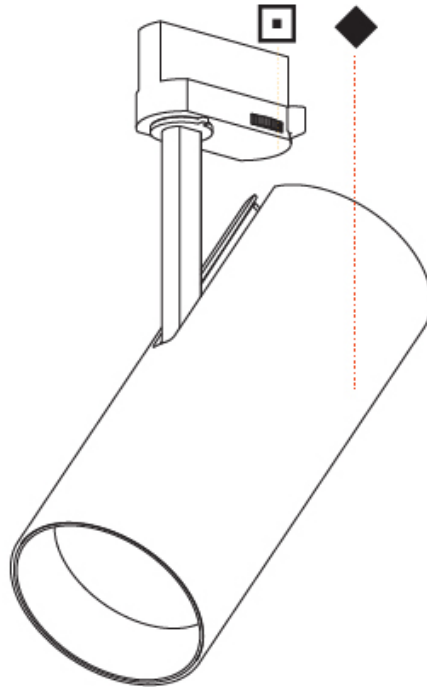

IMAGINE 90 TRACK

A3T048-

PROJECT _____

TYPE _____

SPECIFIER _____

QUANTITY _____

DATE _____

A