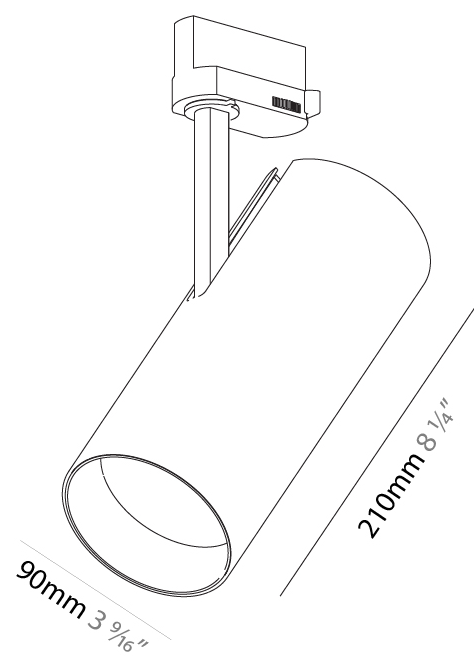

GENERAL

Series: Imagine
 Subseries: Imagine 90
 Brand: Prolicht
 Division: Architectural
 Mounting Type: Track
 Mounting Location: Ceiling

PHYSICAL

Shape: Cylinder
 Diameter (mm): 90
 Diameter (in): 3 9/16
 Height (mm): 210
 Height (in): 8 1/4
 Max. Overall Height (mm): 230
 Max. Overall Height (in): 9 1/16
 Light Distribution: Adjustable / Direct
 Weight (kg): 0.903
 Weight (lbs): 1.99
 Fixture Finish: SSR / BKV / CWI / CRY / HAB / UFT / ITA / RUA / FTG / MYG / LOD / PUS / FRO / FUP / KIA / POP / BLS / SPG / MEY / GOH / GUM / CHC / COM / ABZ / JAG / OBR / MOS / ROR
 Fixture Material: Aluminum Die Cast

OPTICAL

Reflector°: 6
 Optic°: Lens Pack - No Lens / Linear Spread Lens / Honeycomb / Spread Lens
 Adjustability: Rotational 350°; Tilt 90°

RATINGS AND CERTIFICATIONS

Certified By: Certified for North American Standards
 IP rating: IP20